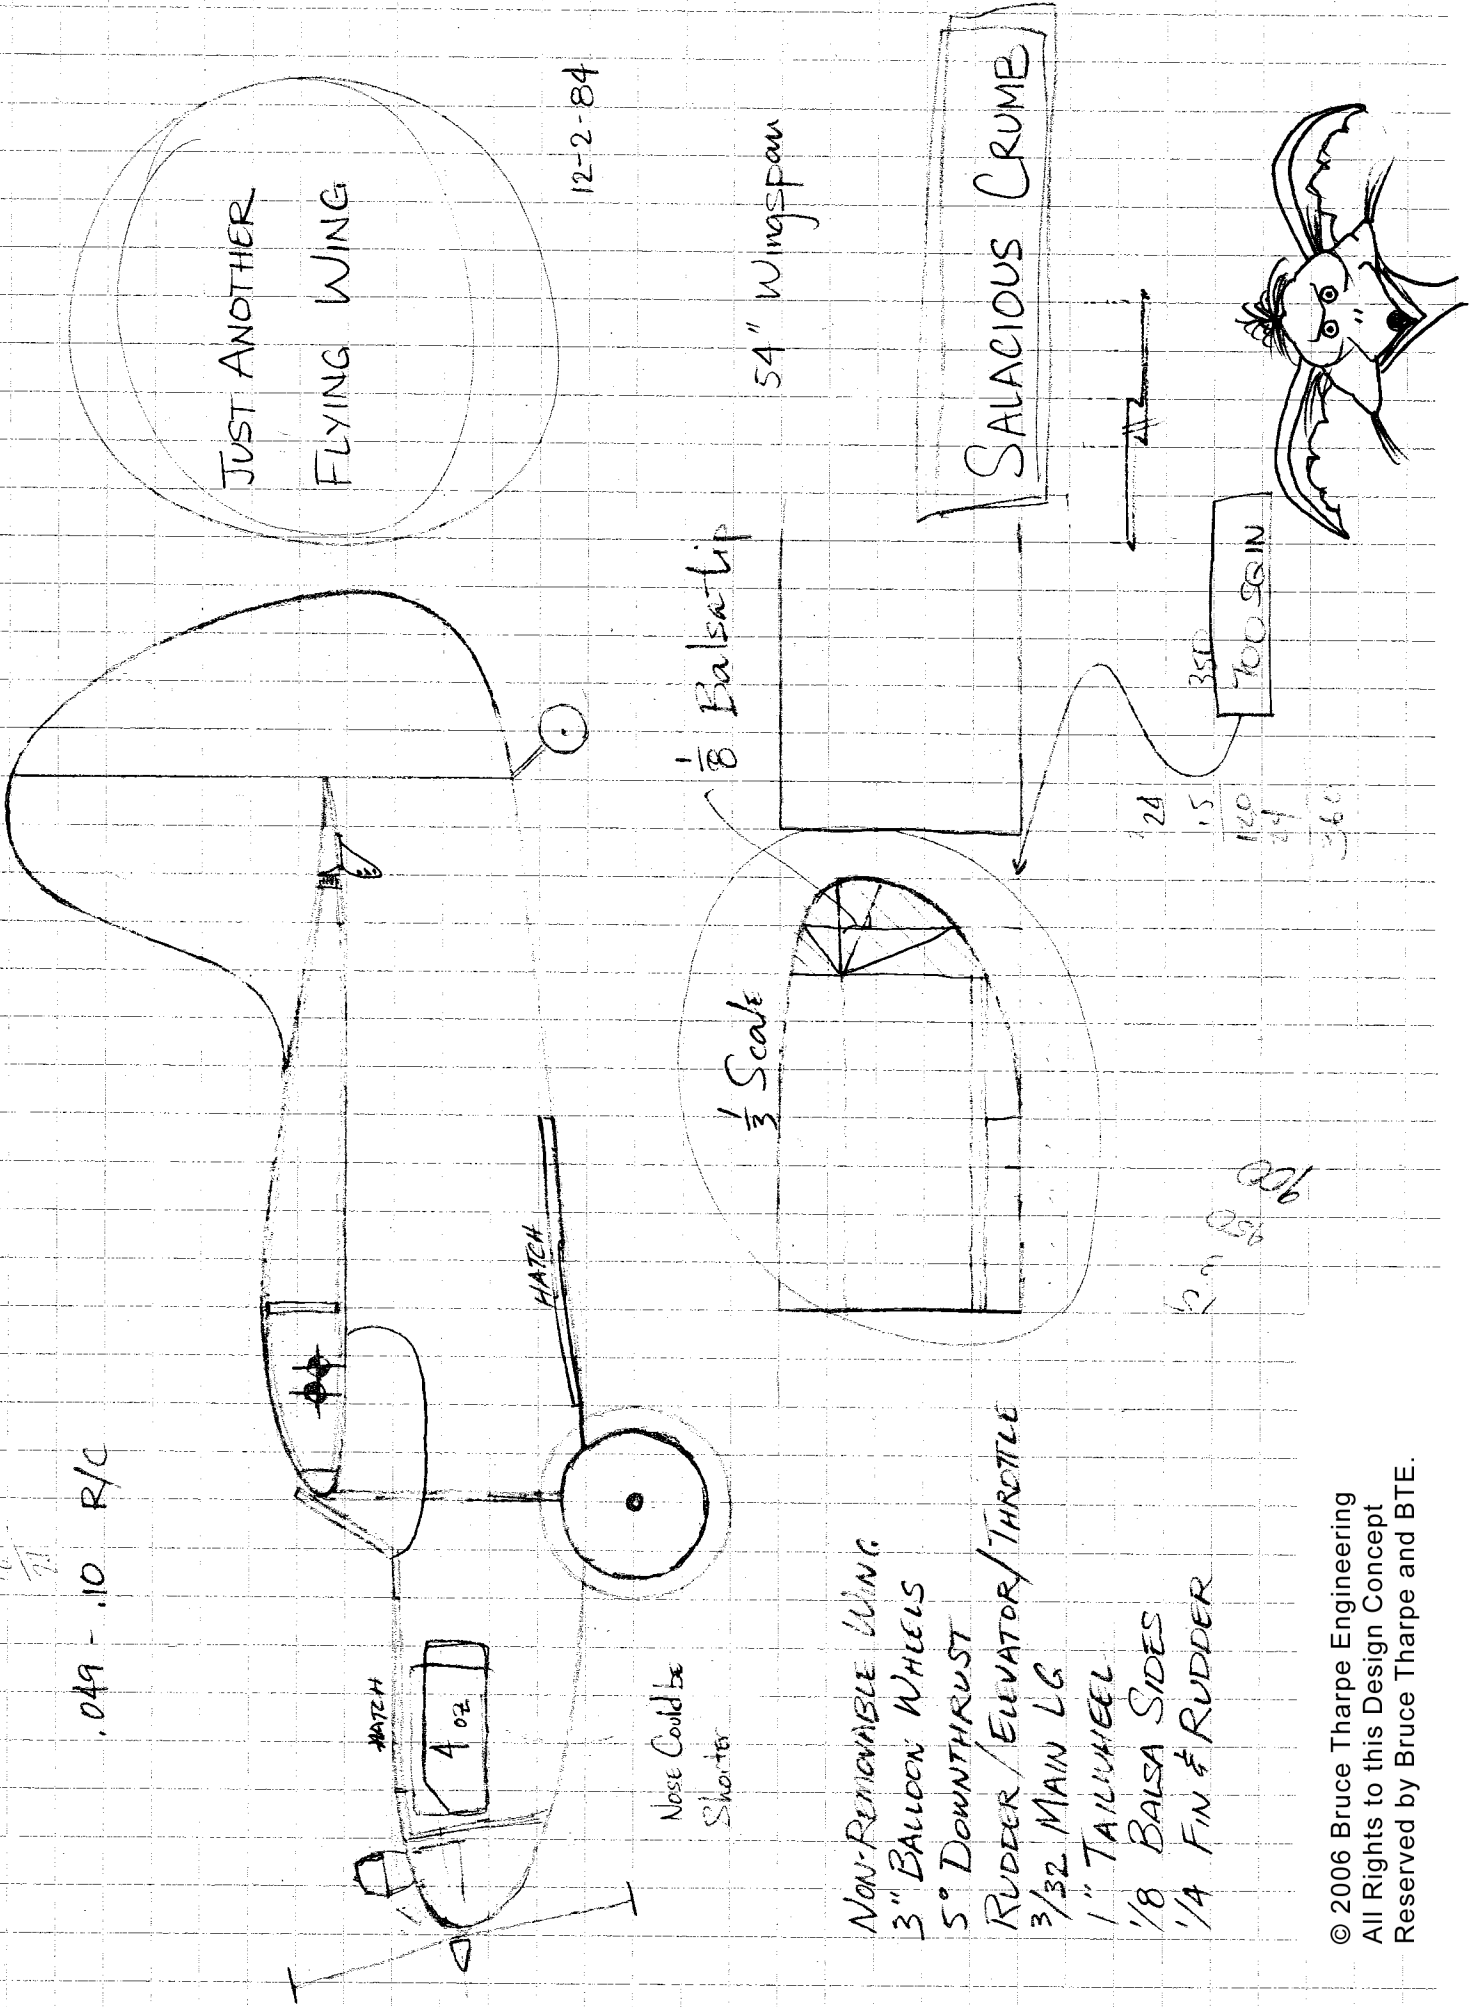

15/10  
10/10  
10/10

.049 - .10 R/C

12-2-84

JUST ANOTHER  
FLYING WING

54" Wingspan

SALACIOUS CRUMB

700 SQ IN

24  
1.5  
120  
24  
360

1/3 Scale

1/8 Balsa tip

HATCH

HATCH

4 oz

Nose could be  
shorter

- NON-REMOVABLE WING
- 3" BALLOON WHEELS
- 5° DOWNTHRUST
- RUDDER / ELEVATOR / THROTTLE
- 3/32 MAIN LG
- 1" TAILWHEEL
- 1/8 Balsa SIDES
- 1/4 FN & RUDDER